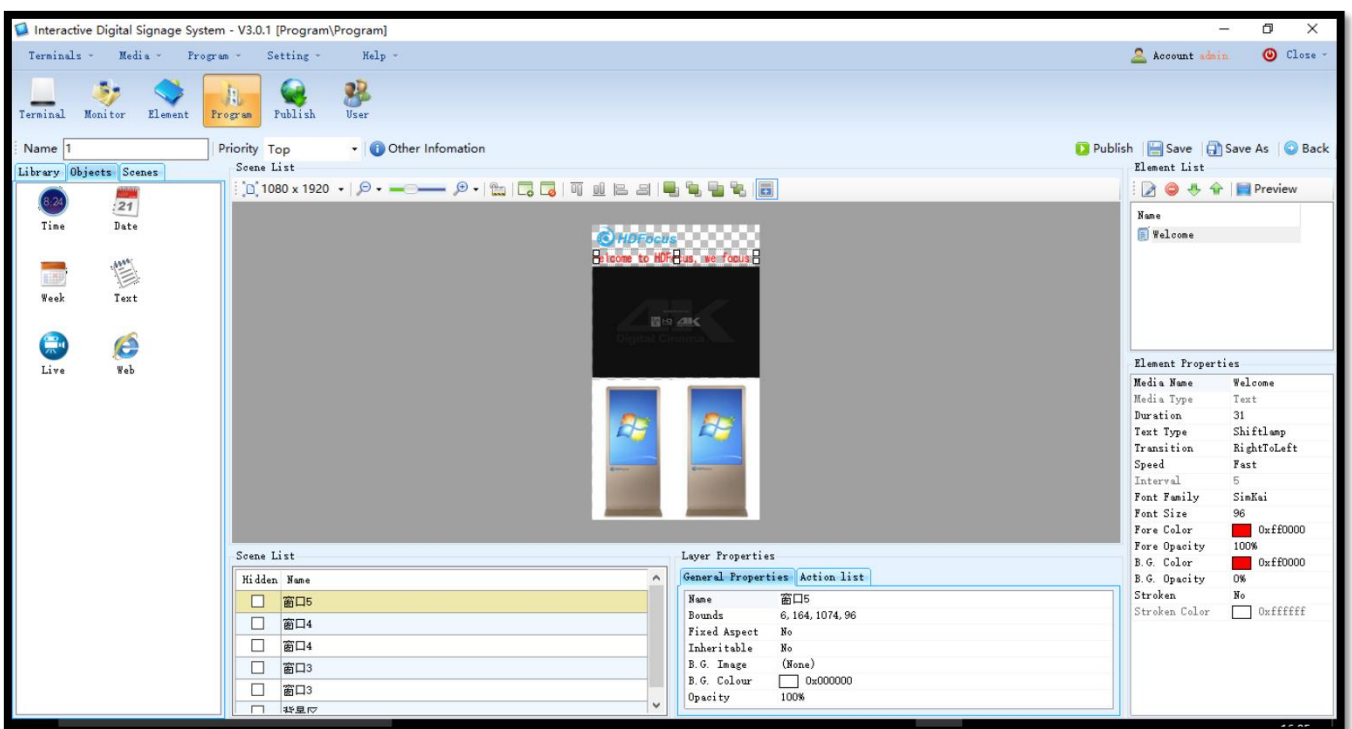

Program Interface Edited by HD-DS IDSS version Software

HD-DS Key Features:

- ✘ Easy to operate, user can manage the system anywhere as long as he has internet access;
- ✘ Support online edit program and release program;
- ✘ Support visually make program, can preview the program immediately;
- ✘ Support centrally manage the system, but every terminal will download the program and play locally;
- ✘ Networking based, central control of multiple kiosks;
- ✘ Remotely control, such as restart, volume adjust, system upgrade;