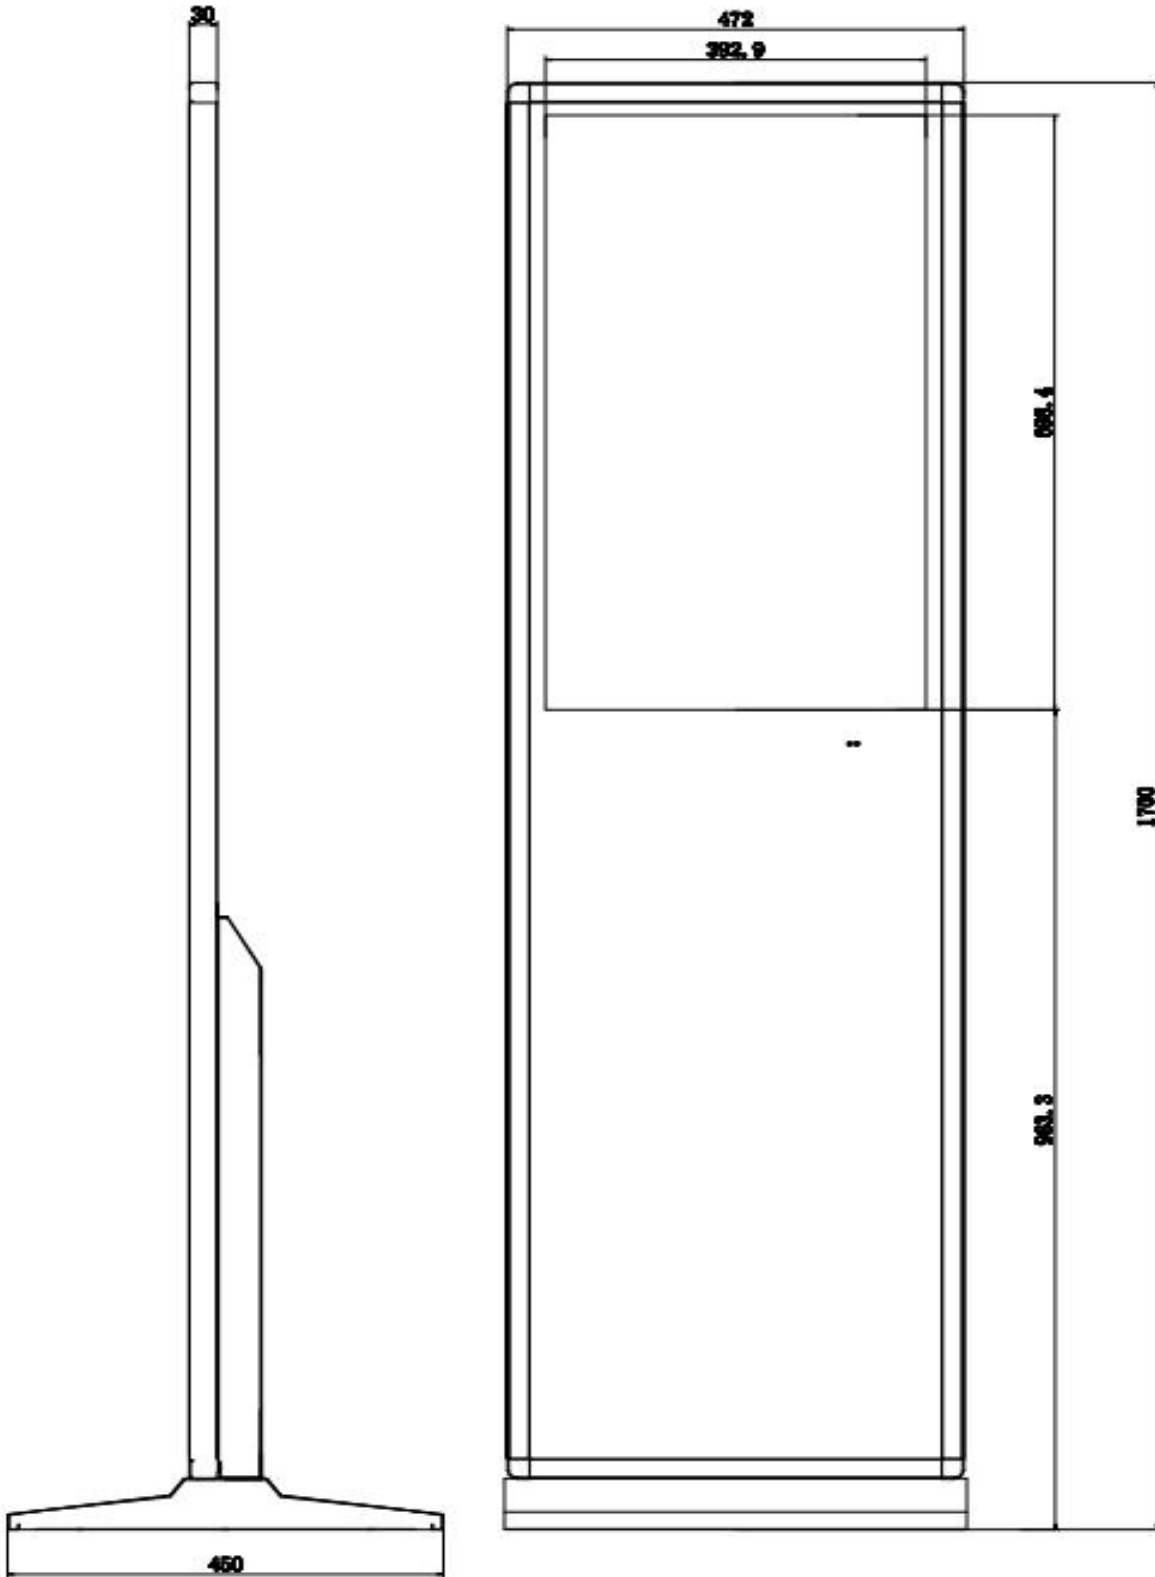

8. Dimension Drawing: