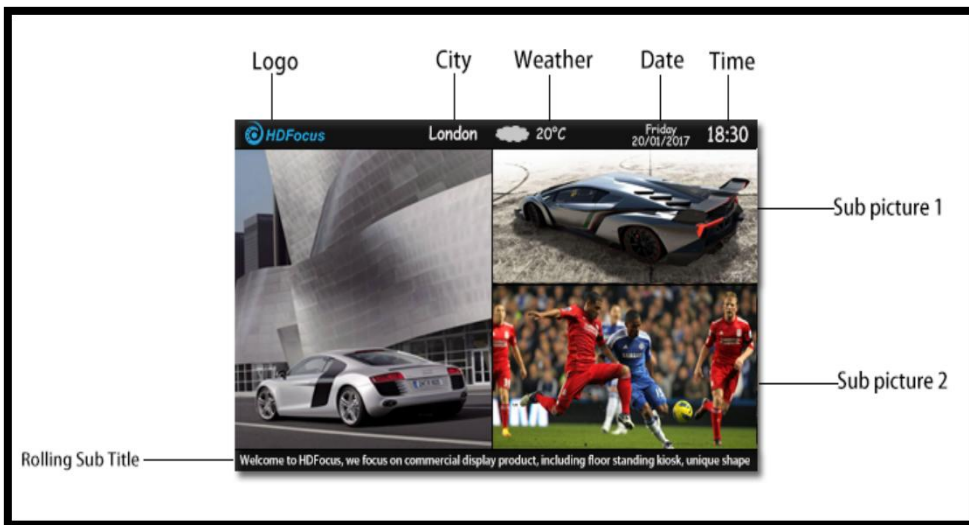

9. HD-DS IDSS version Digital Signage Software

Program Interface Edited by HD-DS IDSS version Software