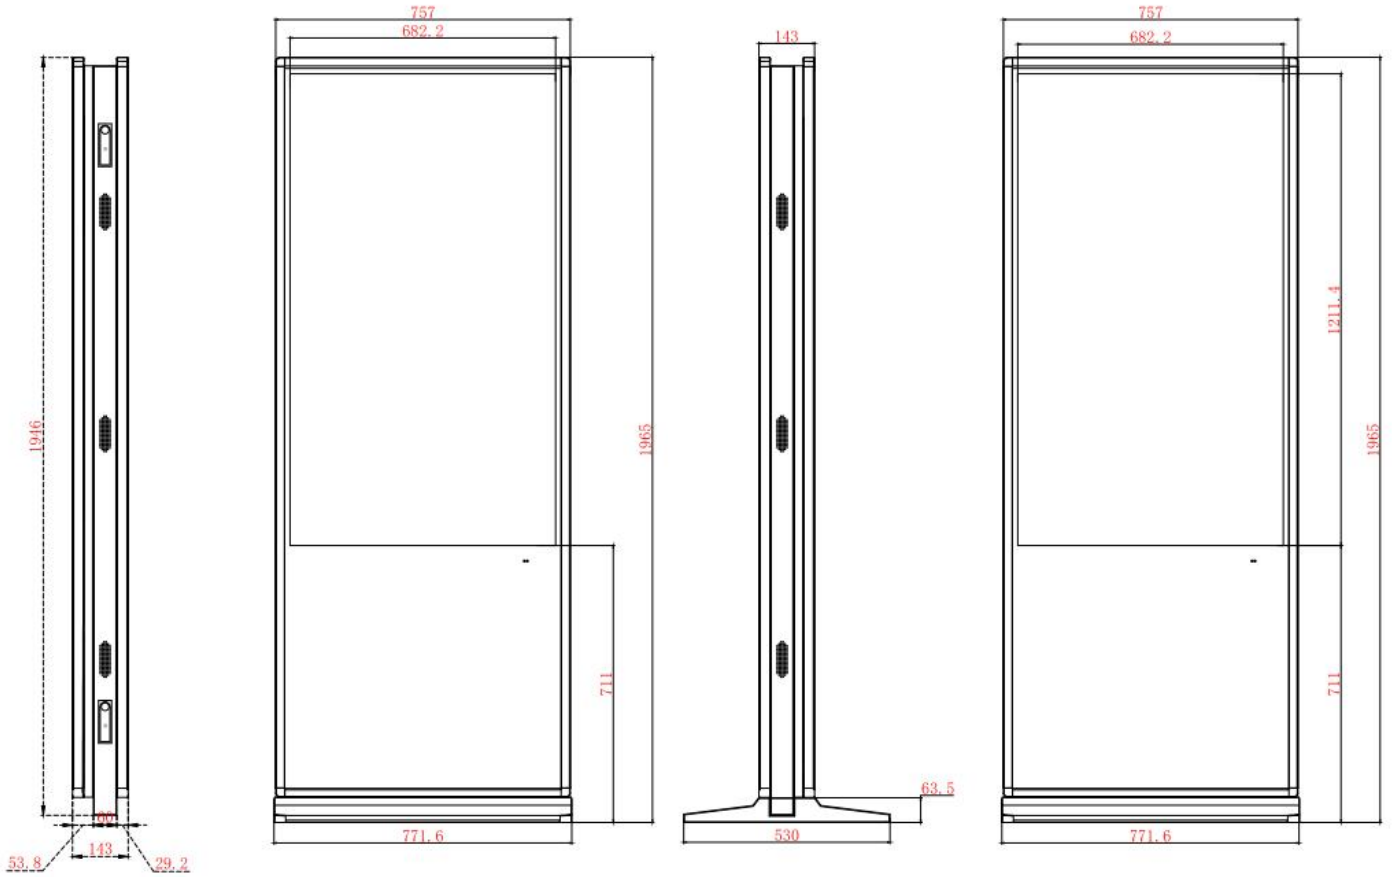

## 5. Interface (Dual)

USB	USB*2,
COM	COM*1
HDMI Output	HDMI*1
VGA Output	VGA*1
MIC Audio Input	MIC Audio*1
Line Audio Output	Line*1
Network	RJ45*1, built-in Gigabit Ethernet
WIFI	WIFI*1, support 802.11 b/g/n

## 8. Dimension Drawing