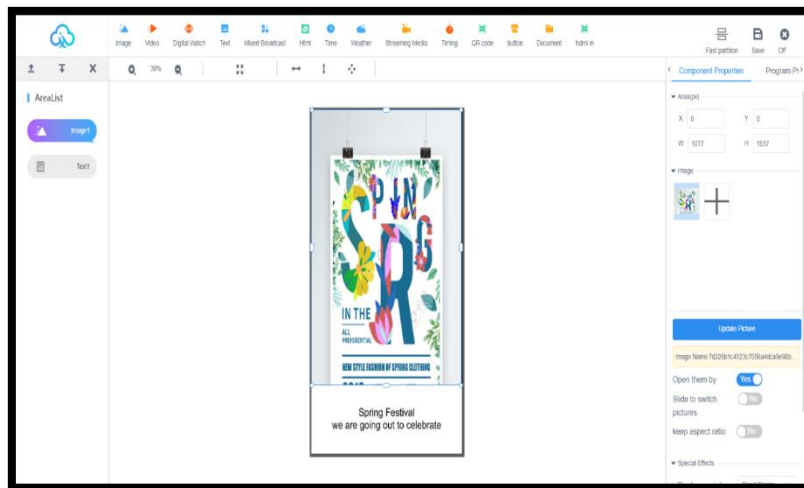

### Program Interface Edited by HD-DS AZLD Software

Mobile App

Cloud Management Platform