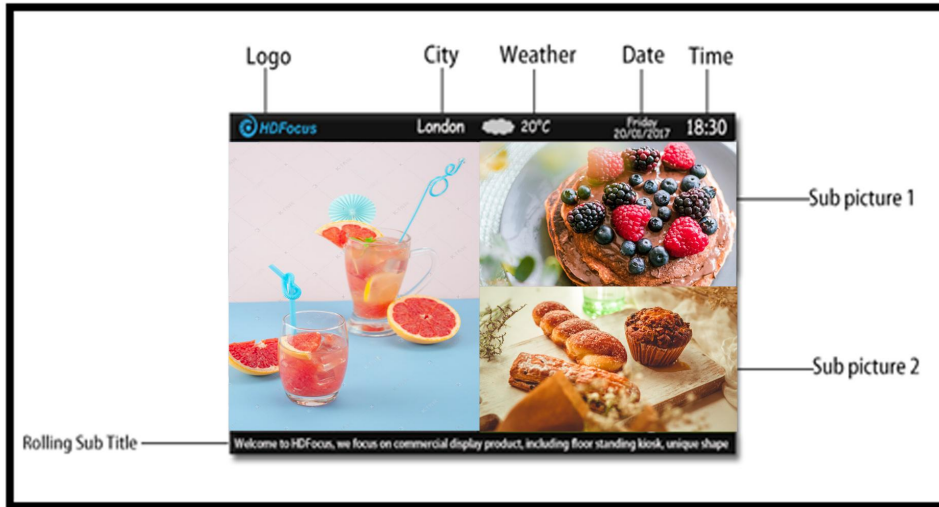

9. HD-DS Digital Signage Software