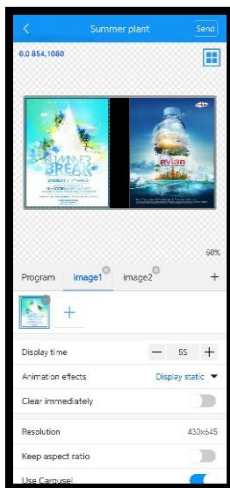

Program Interface Edited by HD-DS AZLD Software

Mobile App