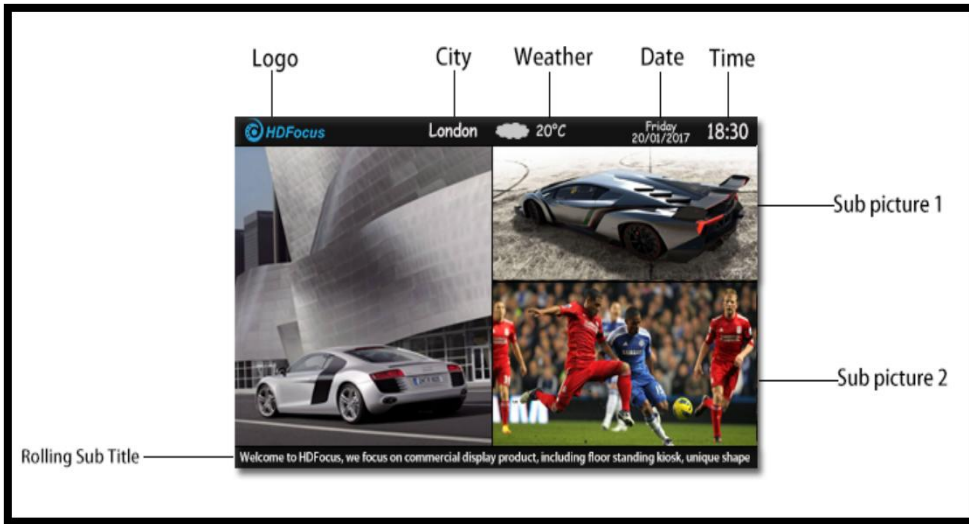

9. HD-DS Digital Signage Software

Program Interface Edited by HD-DS Software