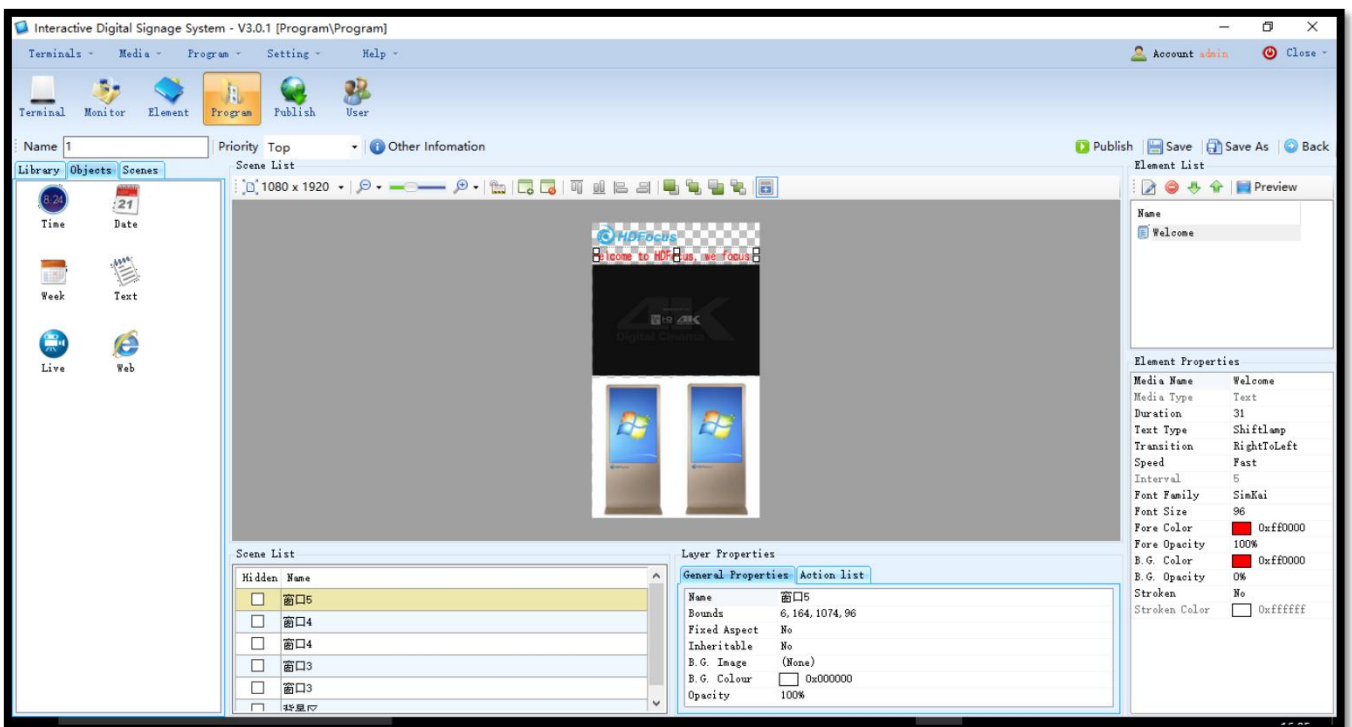

8. Dimension Drawing

9. HD-DS Digital Signage Software

Program Interface Edited by HD-DS Software

HD-DS Key Features:

- ✘ Easy to operate, user can manage the system anywhere as long as he has internet access;
- ✘ Support online edit program and release program;
- ✘ Support visually make program, can preview the program immediately;
- ✘ Support centrally manage the system, but every terminal will download the program and play locally;
- ✘ Networking based, central control of multiple kiosks;
- ✘ Remotely control, such as restart, volume adjust, system upgrade;