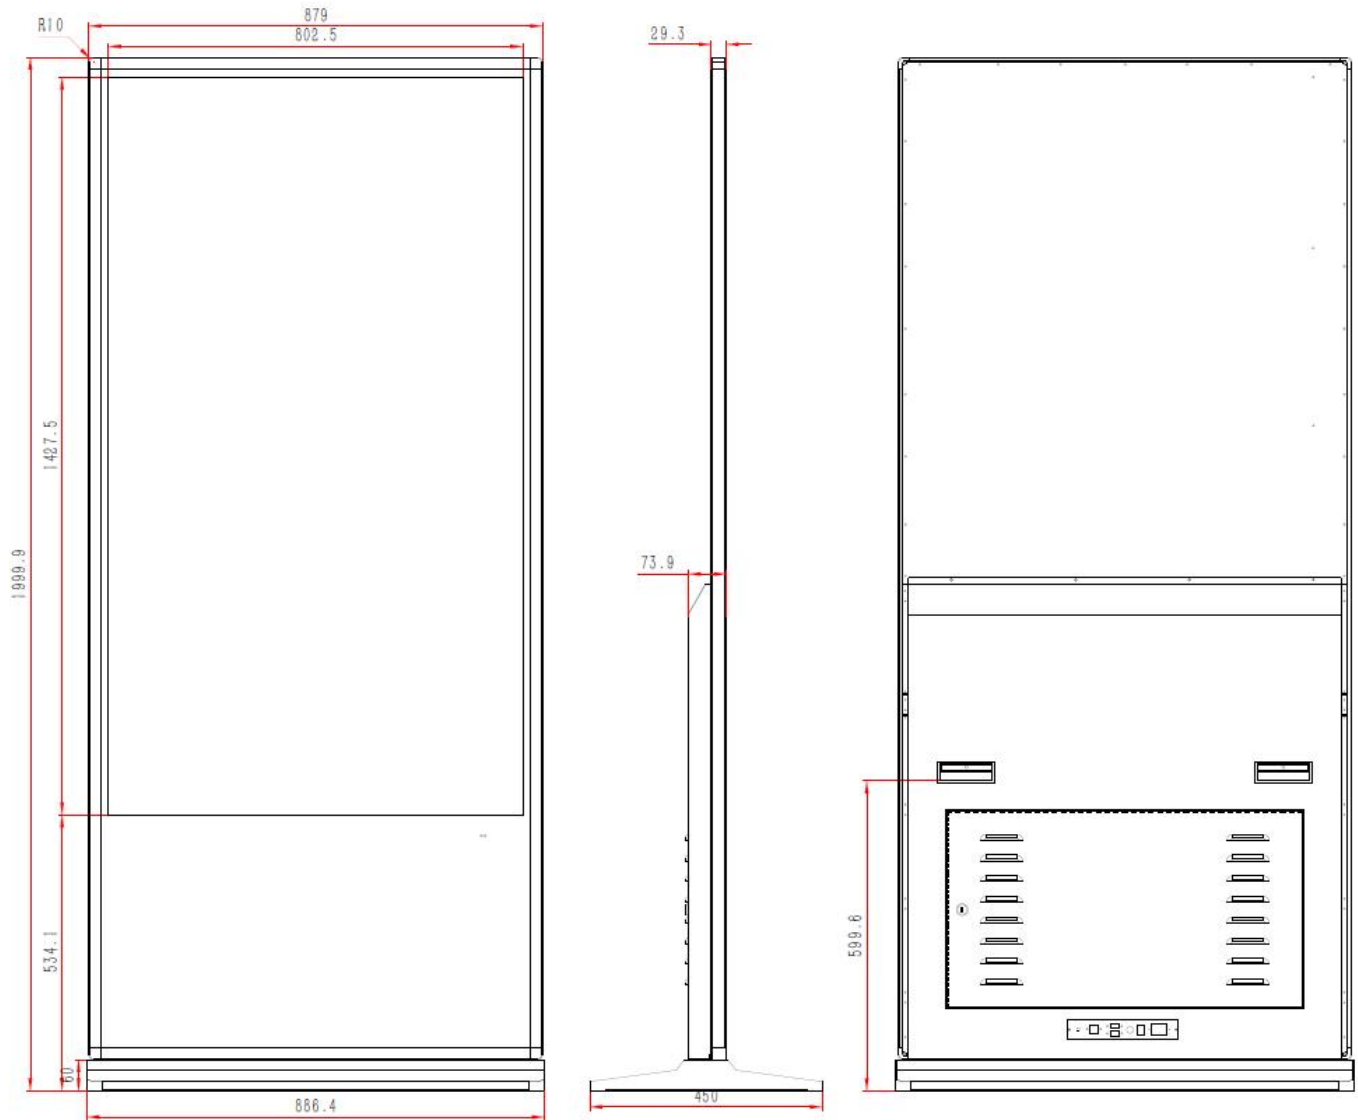

8. Dimension Drawing