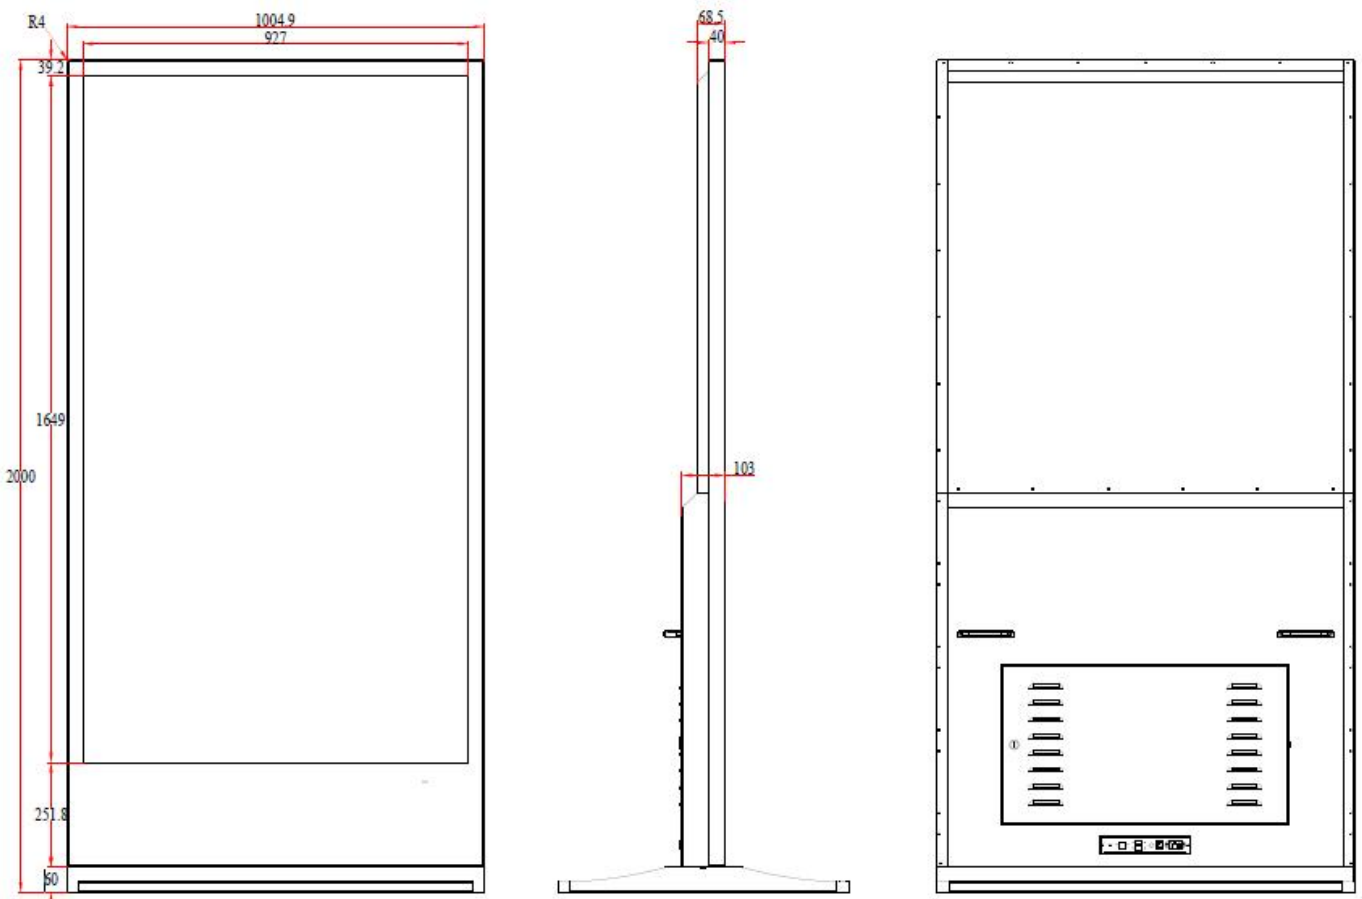

6. Others

Format	PAL, NTSC
Speaker	10W*2
Freestand Basement	Basement*1
Wheels	Lockable wheels (optional)
Voltage	DC12V/AC100-240V 50/60Hz
Power	≤ 100W
Net Dimension	2,000 *1004.9*103mm
Net Weight	70KG
Gross Weight	80KG

7. Dimension Drawing