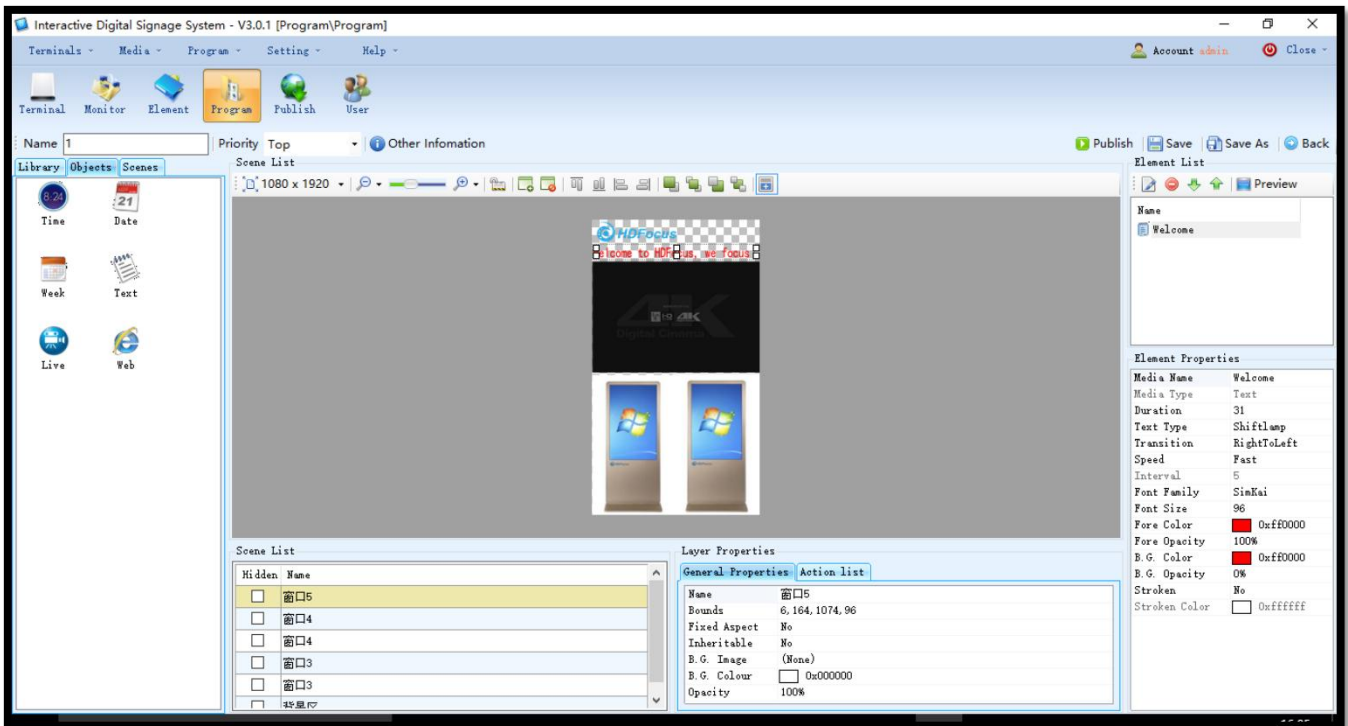

7. Dimension Drawing

8. HD-DS Digital Signage Software

Program Interface Edited by HD-DS Software

HD-DS Key Features:

- ✘ Easy to operate, user can manage the system anywhere as long as he has internet access;
- ✘ Support online edit program and release program;
- ✘ Support visually make program, can preview the program immediately;
- ✘ Support centrally manage the system, but every terminal will download the program and play locally;
- ✘ Networking based, central control of multiple kiosks;
- ✘ Remotely control, such as restart, volume adjust, system upgrade;