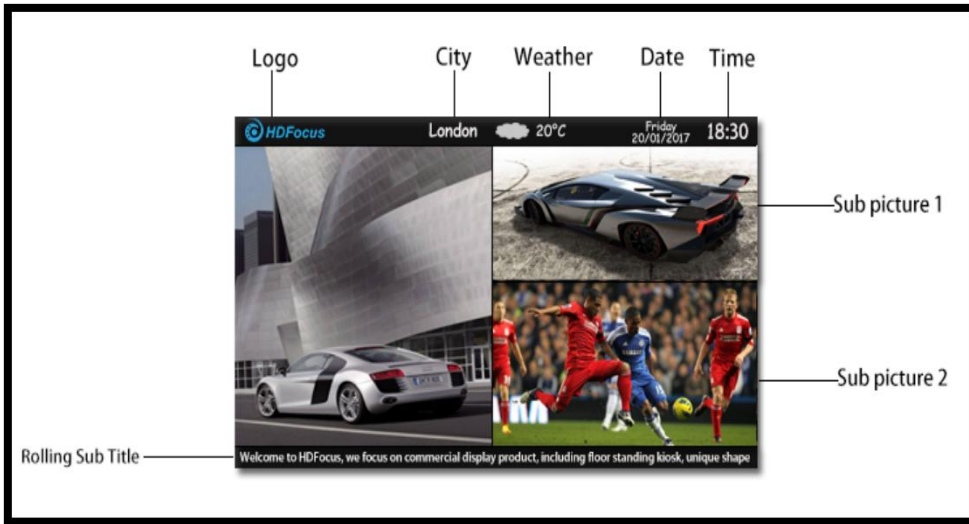

7. Dimension Drawing

8. HD-DS Digital Signage Software

Program Interface Edited by HD-DS Software

HD-DS Key Features:

- ✘ Easy to operate, user can manage the system anywhere as long as he has internet access;
- ✘ Support online edit program and release program;
- ✘ Support visually make program, can preview the program immediately;
- ✘ Support centrally manage the system, but every terminal will download the program and play locally;
- ✘ Networking based, central control of multiple kiosks;
- ✘ Remotely control, such as restart, volume adjust, system upgrade;